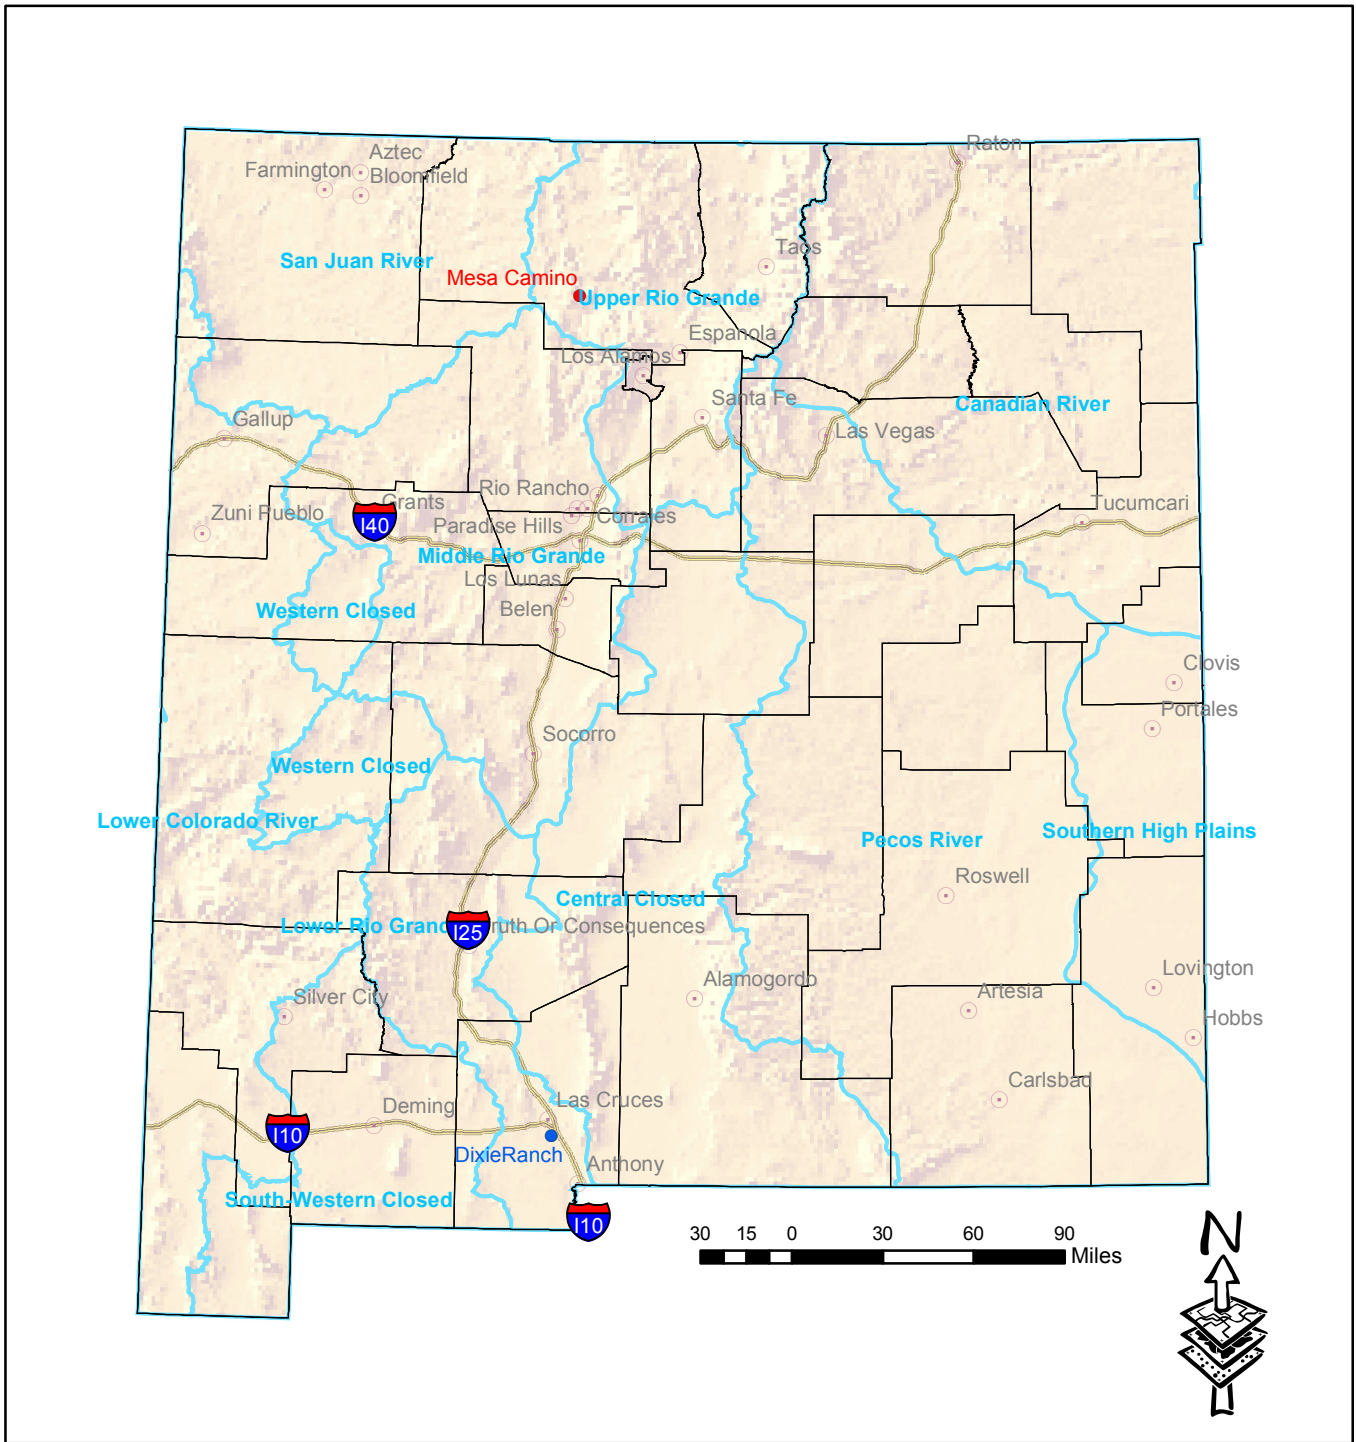

# New Mexico Smoke Management Plan

## Prescribed Fire Locations Scheduled for 5-15-12

### Types of Burns

- Today's Active SMPI Burns
- Today's Active SMP II Burns
- Today's Active Wildfire Use Burns
- Major NM Highways
- Airshed Basins